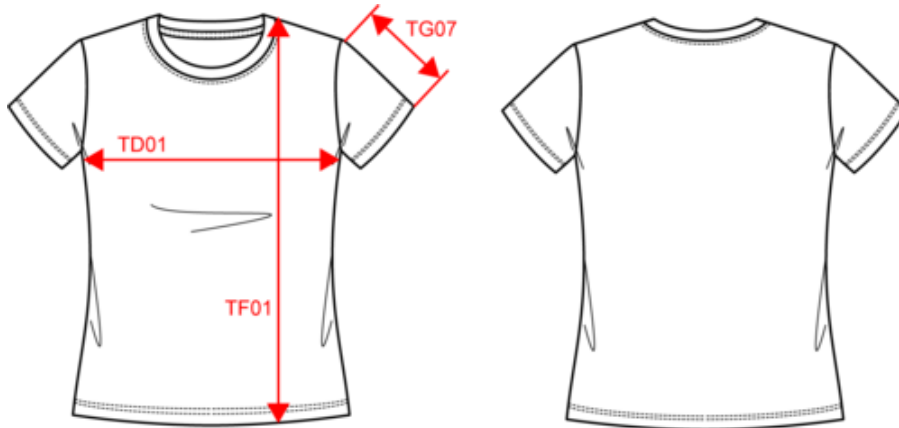

WK307

Ladies antibacterial short sleeved t-shirt

65% polyester / 35% combed cotton. Vortex anti-pilling yarn. Enzyme and silicone wash. Jersey fabric. Antibacterial treatment. Straight fit. Washable at 60°C. Round neckline with contrasting taped neck in a jersey knit. 1x1 ribbed neckline. Twin-needle finish on the cuffs and bottom hem. Tear Away brand label for easy decoration access.

Dimensions (cm)

Measurements in cm	XS	S	M	L	XL	XXL	3XL
TE01 - 1/2 chest width at 1.5cm below armhole	43.00	46.00	49.00	52.00	55.00	58.00	61.00
TF03 - Front total height from HSP	61.00	63.00	65.00	67.00	69.00	71.00	73.00
TG07 - Short sleeve length	16.00	16.75	17.50	18.25	19.00	19.75	20.50